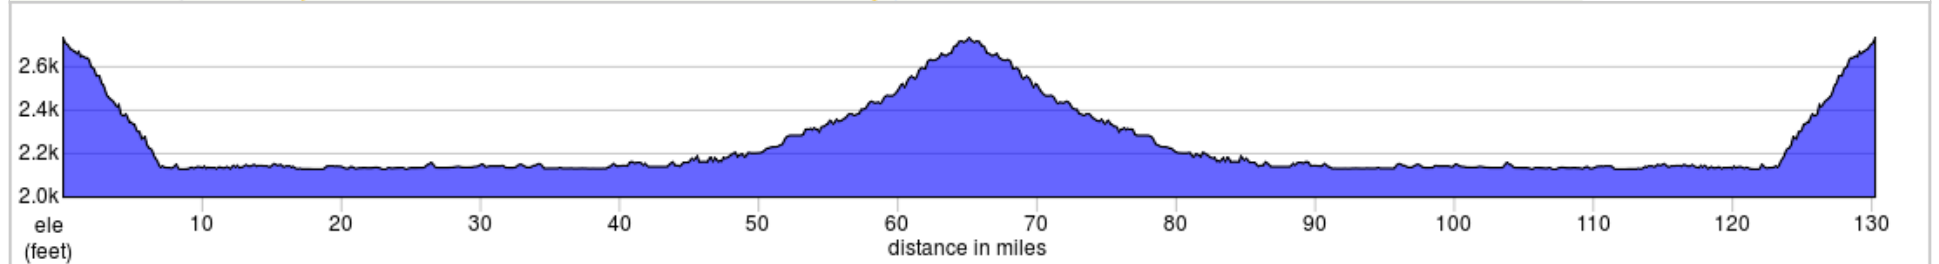

SBC Trail of the Coeur D'Alenes Route #2

130.2 miles, + 2662 / - 2658 feet

SBC Trail of the Coeur D'Alenes Route #2

Dist	Prev	Type	Note
0.0	0.0	▶	Start of route
63.2	63.2	←	Slight L to stay on Trail of the Coeur d'Alenes
64.5	1.2	→	R onto N Frontage Rd/The Harry F. Magnuson Way
64.6	0.2	←	L onto Front St/I-90BUS/The Harry F. Magnuson Way
65.6	1.0	→	R onto N Frontage Rd/The Harry F. Magnuson Way
65.8	0.2	←	L onto Trail of the Coeur d'Alenes
67.0	1.2	→	Slight R to stay on Trail of the Coeur d'Alenes
129.4	62.4	→	Slight R to stay on Trail of the Coeur d'Alenes

129.4 miles. +2427/-2487 feet

Dist	Prev	Type	Note
130.2	0.8	▣	End of route

0.8 miles. +0/-0 feet