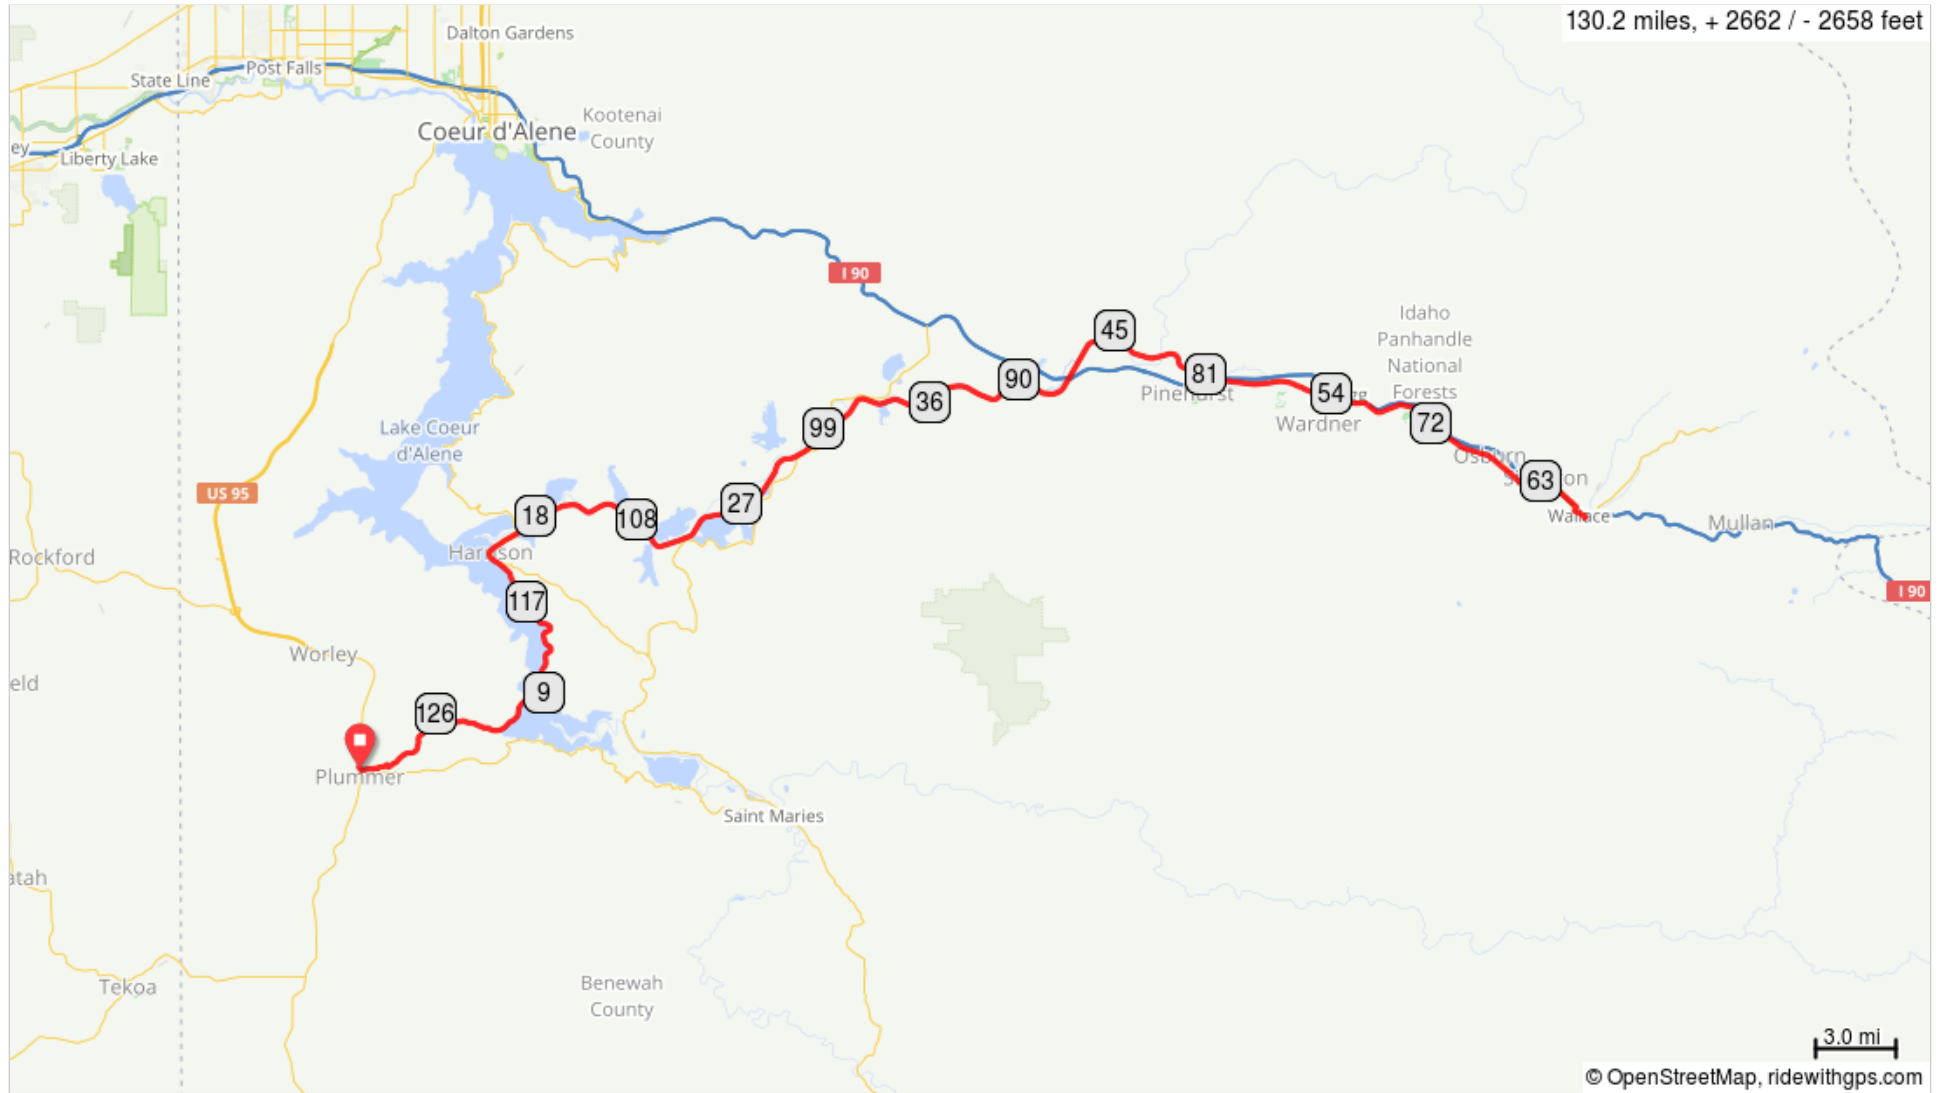

SBC Trail of the Coeur D'Alenes Route #2

130.2 miles, + 2662 / - 2658 feet

SBC Trail of the Coeur D'Alenes Route #2

Dist	Prev	Type	Note
0.0	0.0	▶	Start of route
63.2	63.2	←	Slight L to stay on Trail of the Coeur d'Alenes
64.5	1.2	→	R onto N Frontage Rd/The Harry F. Magnuson Way
64.6	0.2	←	L onto Front St/I-90BUS/The Harry F. Magnuson Way
65.6	1.0	→	R onto N Frontage Rd/The Harry F. Magnuson Way
65.8	0.2	←	L onto Trail of the Coeur d'Alenes
67.0	1.2	→	Slight R to stay on Trail of the Coeur d'Alenes
129.4	62.4	→	Slight R to stay on Trail of the Coeur d'Alenes

129.4 miles. +2427/-2487 feet

Dist	Prev	Type	Note
130.2	0.8	▣	End of route

0.8 miles. +0/-0 feet